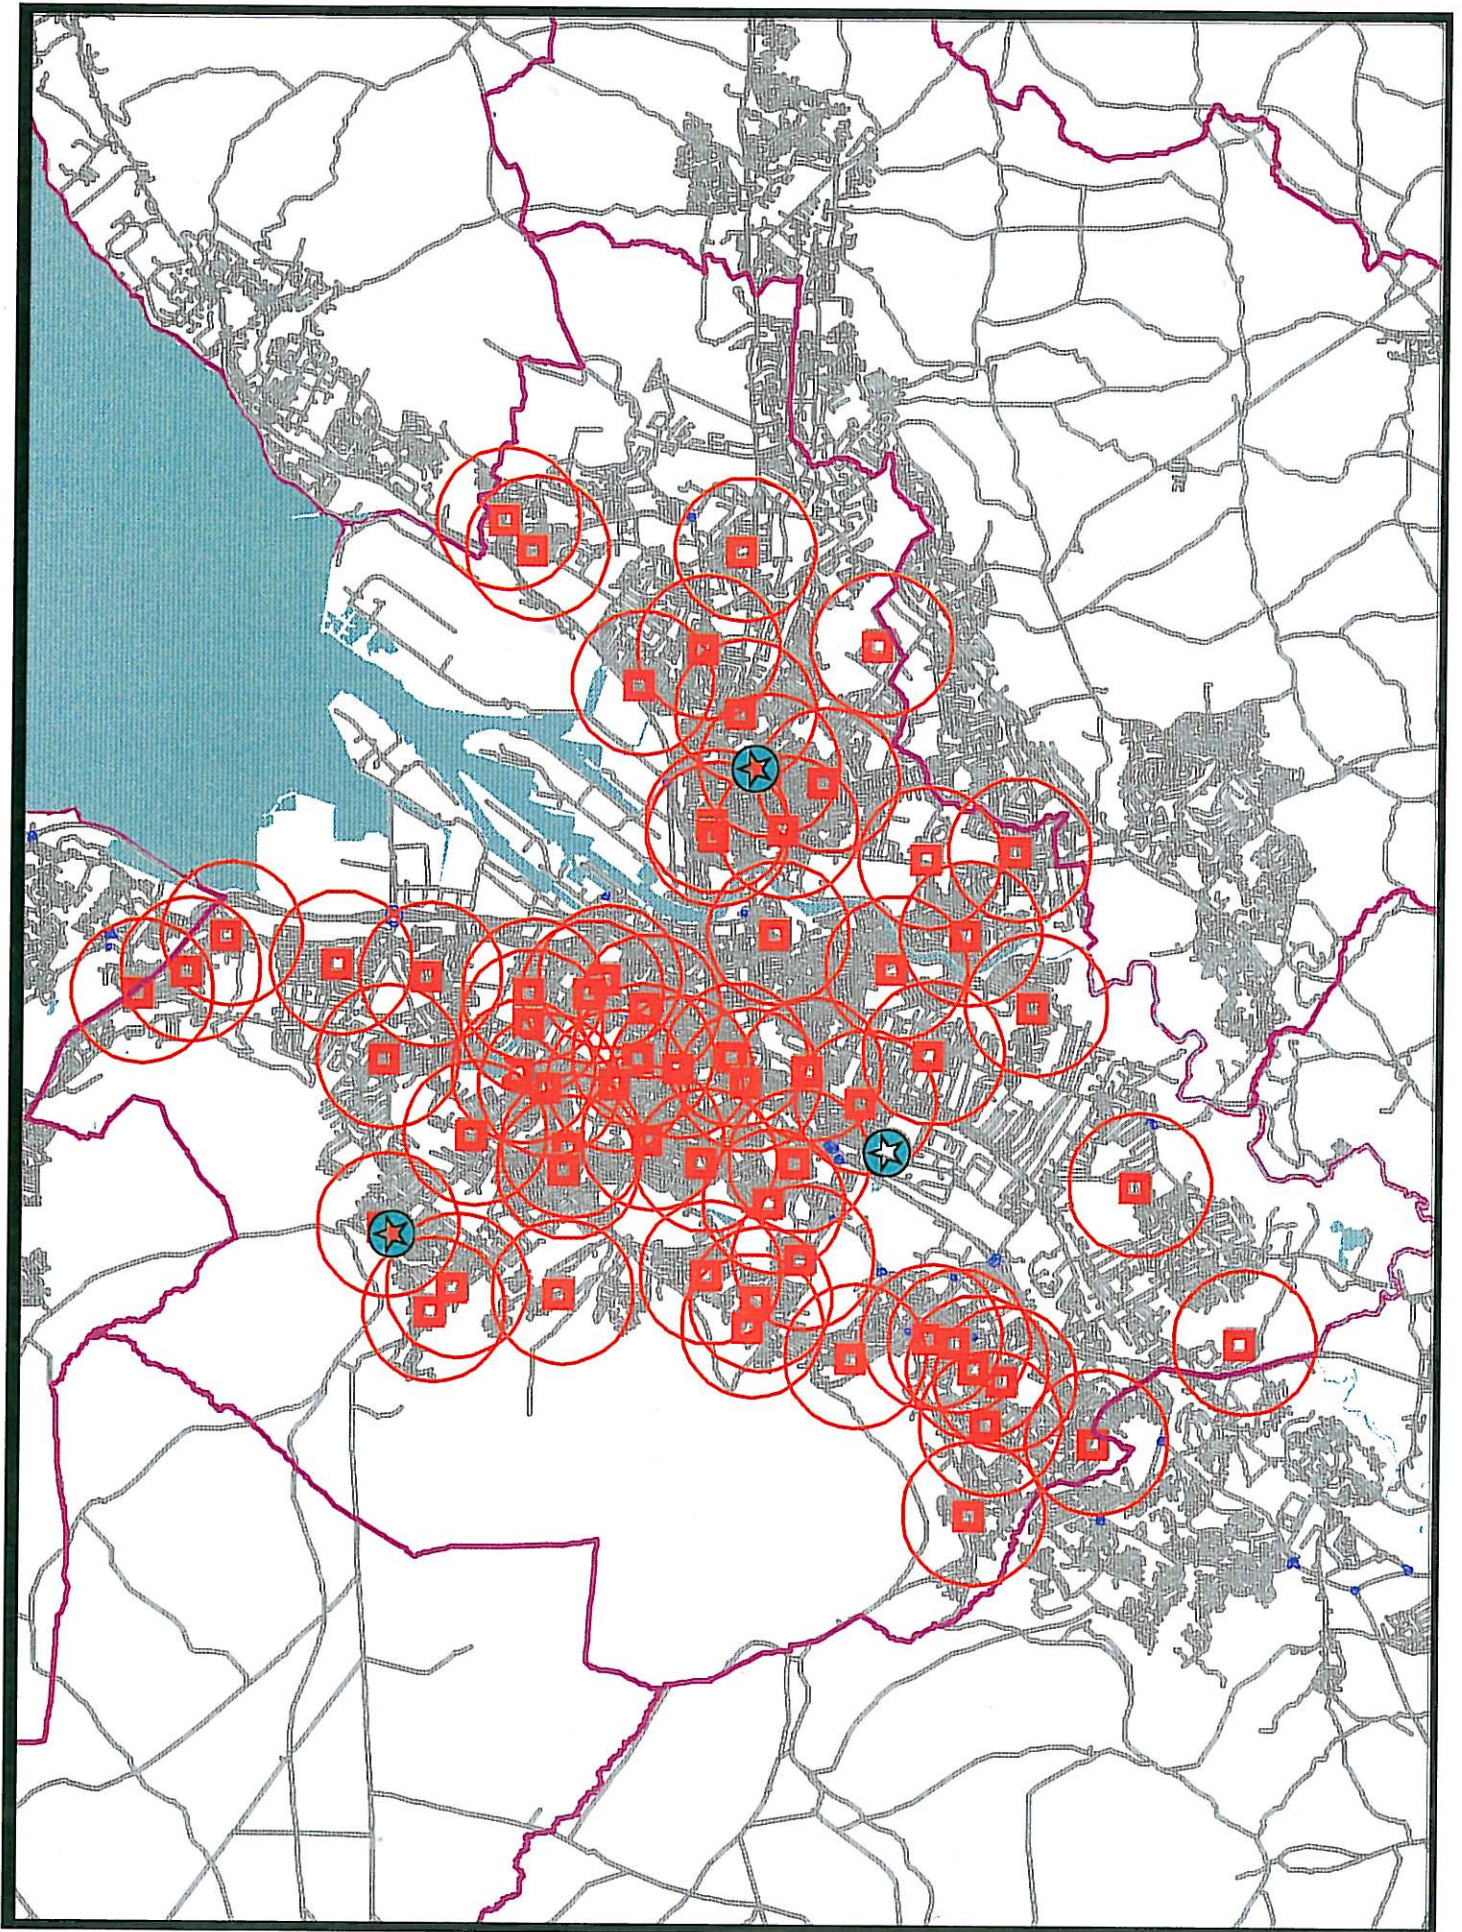

Analysis of BCC Pre Primary Provision

Prepared by Herbie McLearnon

**With acknowledgements to
BELB and EYO (nippa)**

OHd

043

0114

015

Centre	Total Places	Local Qualifying	BELB Spare	PEAG Provision
Benview Ballysillan	16	7	2	9
Olympia	16	7	2	0
Avoniel	16	6	40	0