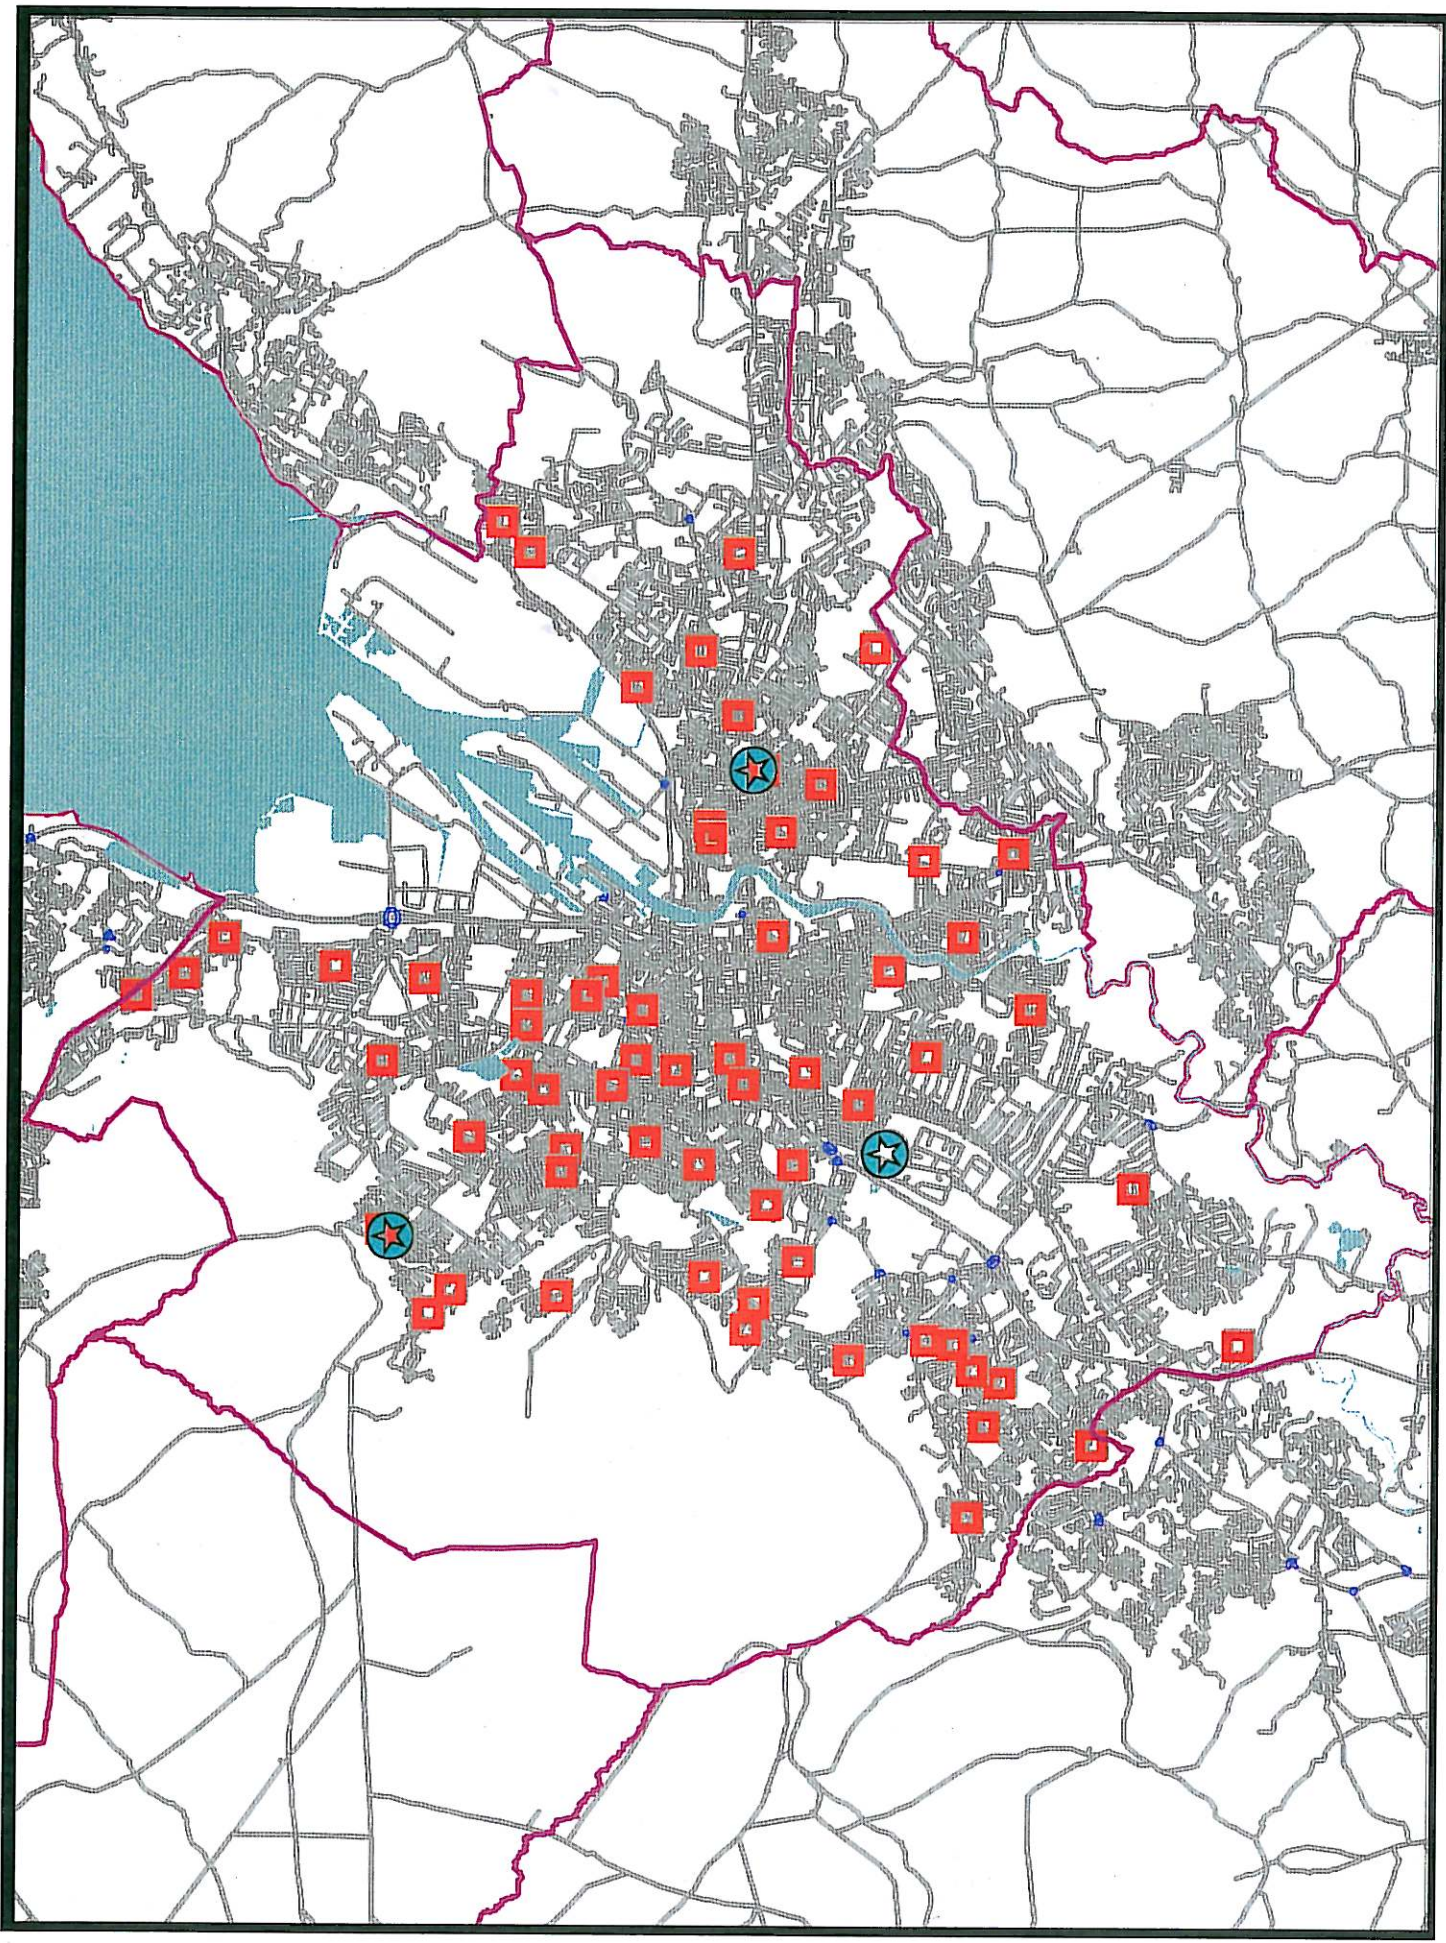

Analysis of BCC Pre Primary Provision

Prepared by Herbie McLearnon

**With acknowledgements to
BELB and EYO (nippa)**

OHd

043

0114

015

Centre	Total Places	Local Qualifying	BELB Spare	PEAG Provision
Benview Ballysillan	16	7	2	9
Olympia	16	7	2	0
Avoniel	16	6	40	0