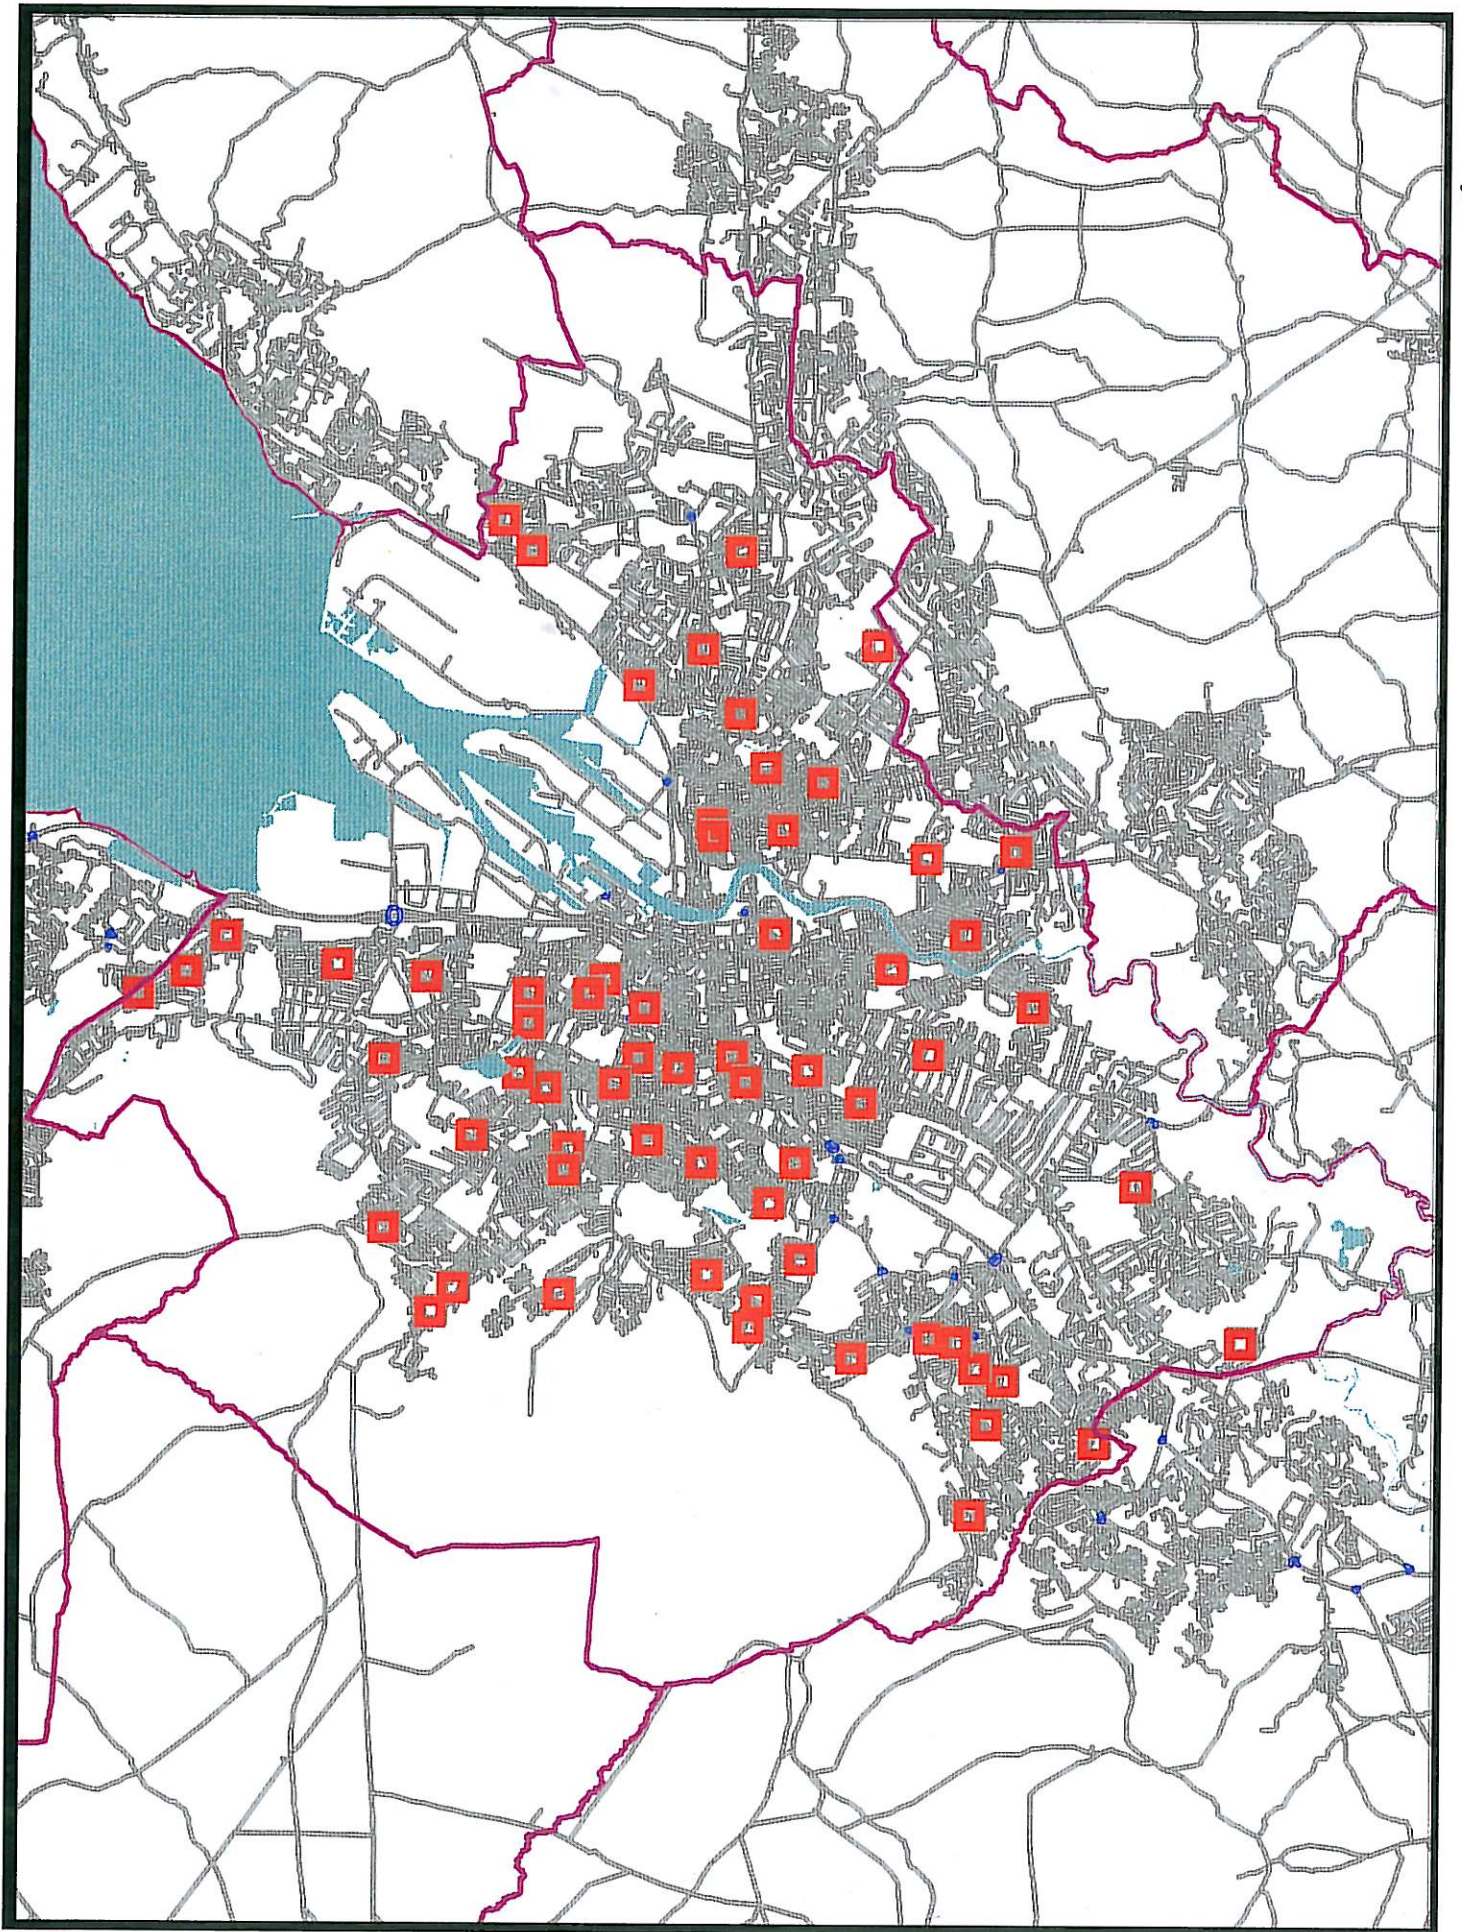

Analysis of BCC Pre Primary Provision

Prepared by Herbie McLearnon

**With acknowledgements to
BELB and EYO (nippa)**

OHd

043

0114

015

Centre	Total Places	Local Qualifying	BELB Spare	PEAG Provision
Benview Ballysillan	16	7	2	9
Olympia	16	7	2	0
Avoniel	16	6	40	0