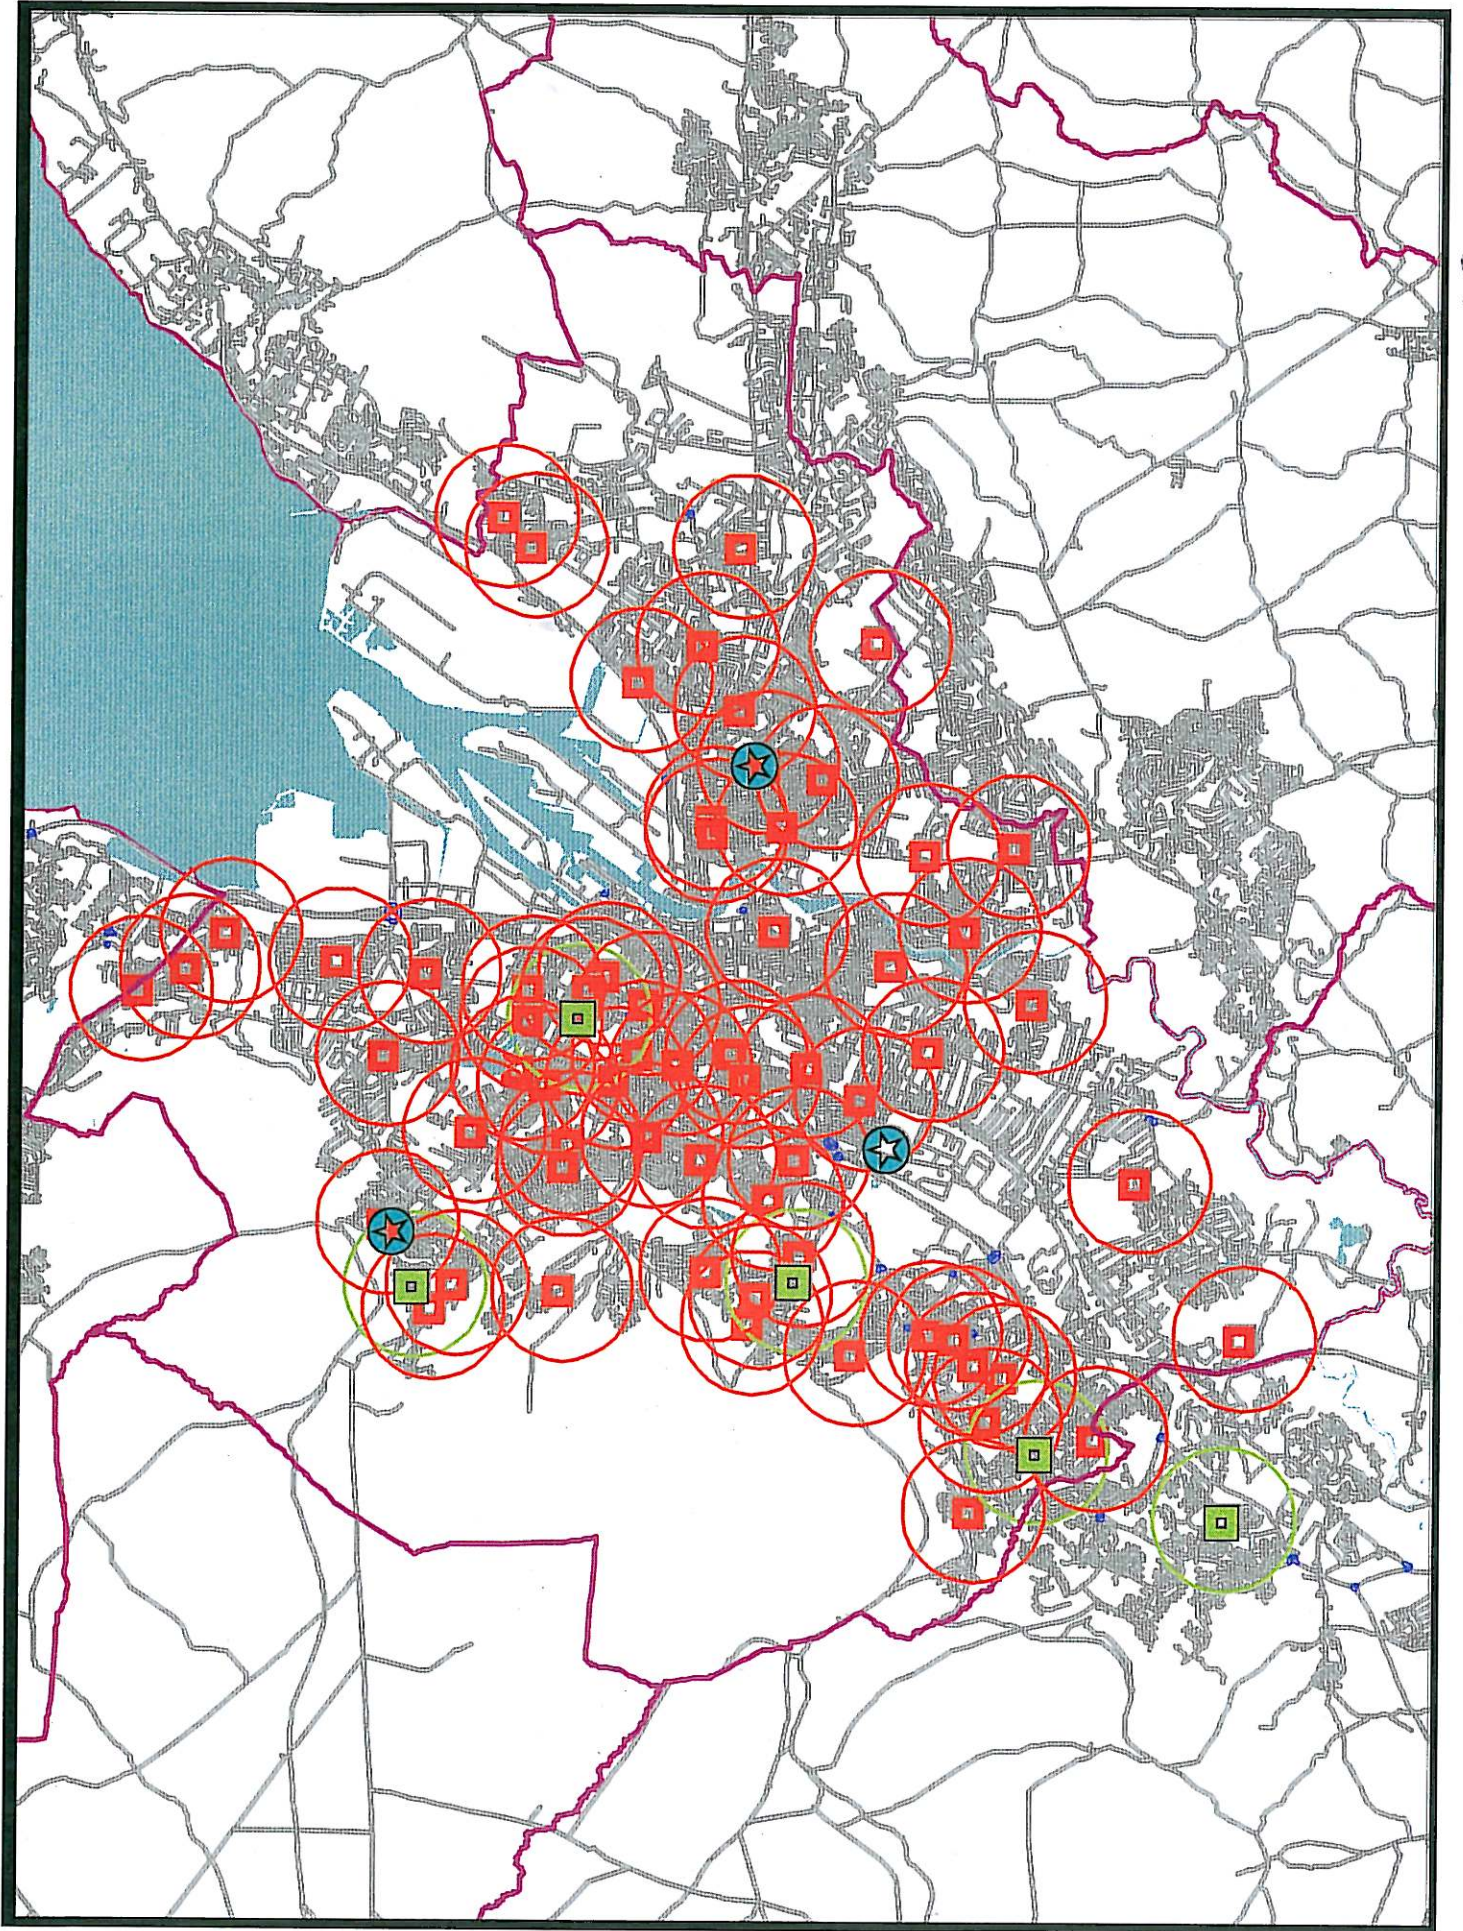

Analysis of BCC Pre Primary Provision

Prepared by Herbie McLearnon

**With acknowledgements to
BELB and EYO (nippa)**

OHd

043

0114

015

Centre	Total Places	Local Qualifying	BELB Spare	PEAG Provision
Benview Ballysillan	16	7	2	9
Olympia	16	7	2	0
Avoniel	16	6	40	0